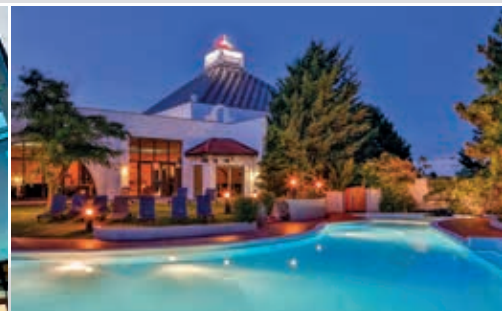

Enter a world of Events.

Located in the southern outskirts of Vienna, surrounded by idyllic villages and the hills of the famous Vienna Woods, sophisticated leisure and business guests will find Eventhotel Pyramide, one of Austria's most famous and iconic Event Hotels. It is within a stone's throw away from SCS (Shopping City Sued) the country's most modern shopping center with hundreds of fancy shops which spoil its guests with a never before seen shopping experience. Set in 45,000 m² of green space, the 42-meter-high glass pyramid contains a unique event location.

In addition, the hotel offers 461 comfortable rooms, a congress center, restaurants, bars and a spacious wellness & spa area.

Hotel amenities and nearby attractions:

- ✓ Wellness zone and gym
- ✓ Shopping City Sued (SCS)
- ✓ 18 hole golf course
- ✓ Perchtoldsdorf Castle
- ✓ A large number of traditional wine taverns
- ✓ 30 minutes to Vienna's famous city centre

Ask at reception for tips and further details.